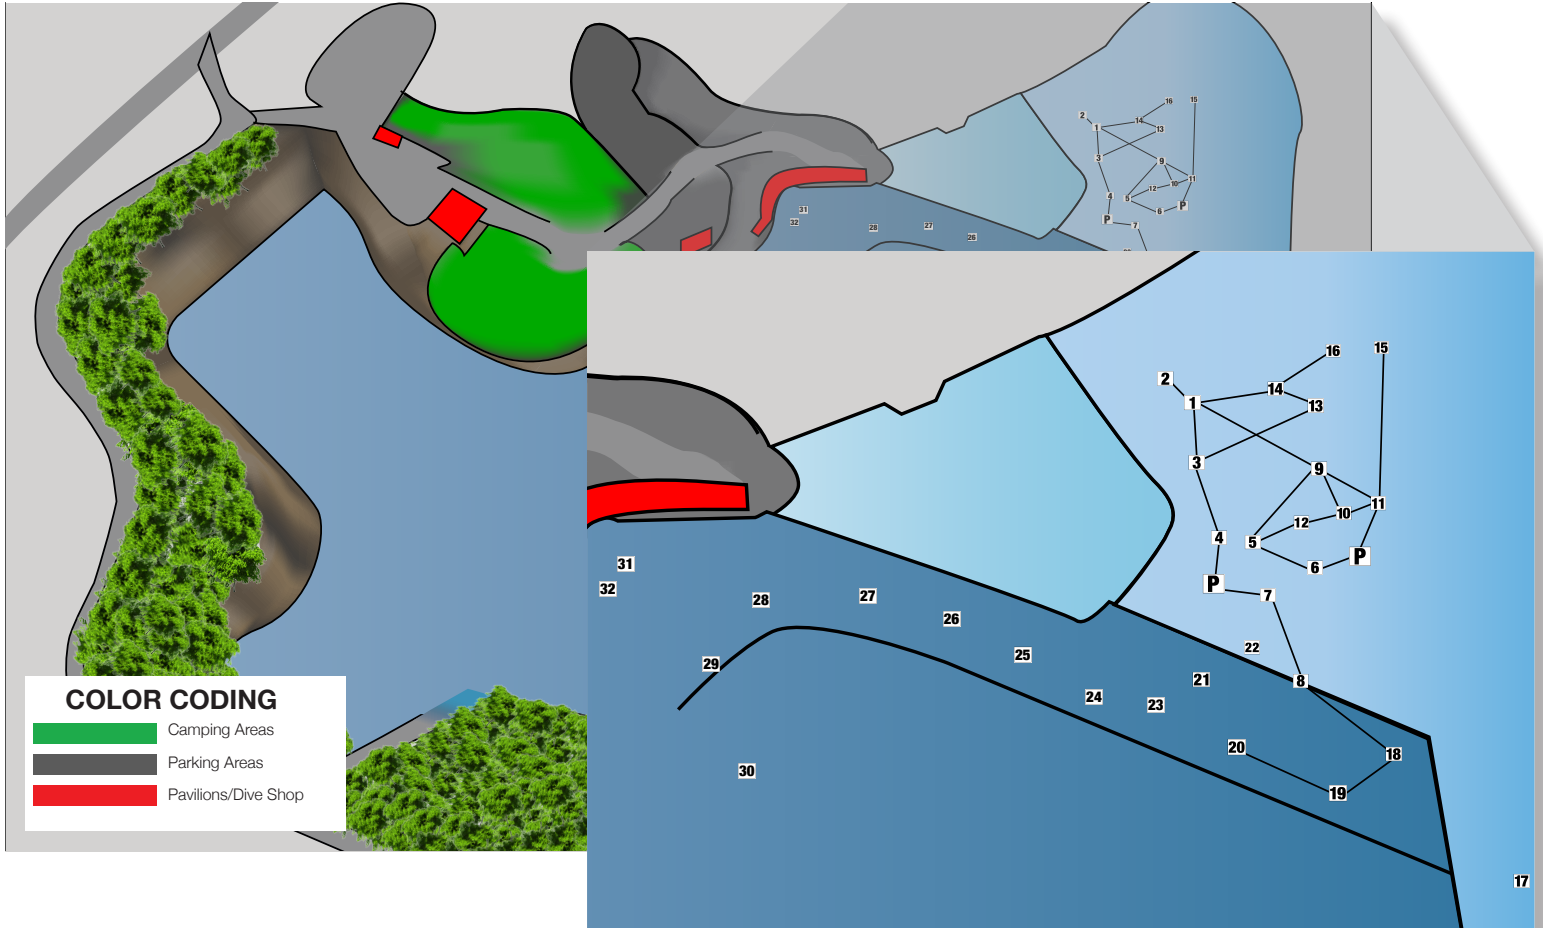

Pennyroyal Scuba Center

Blue Springs Resort Inc.

Hopkinsville Ky.

General Information

PSC/Blue Springs Resort
 270-887-2585
 info@pennyroyalscuba.com
 602 Christian Quarry Road
 Hopkinsville, Ky 42240

In the event of an emergency, simply notify facility staff. Kris Tapp, one of the owners, is a certified paramedic. Also, the responding ambulance station has an average response time of less than 5 minutes.

For More Information, see the Pennyroyal Emergency Action Plan

Map Prepared By New Horizons 2014 Dive Master Class:
Instructor: Travis Land
Dive Master Candidates:
 Sarah Leckie
 Matt Hogencamp
 Josh James
 Jason Robinson
 Joshua Alvarez
 DeVanNess Alvarez

newhorizonsdiving.com

Map Legend

Map Marking	Attraction	Depth (Feet)
P	Platform	20'
7	Pallets	20'
8	Tube	17'
4	Porta John	19'
2	Ski Boat	20'
1	Scuba Bus	17'
5	Tub	19'
6	Lion	19'
P	Double Platform	7'-19'
18	Fire Truck	38'
3	Speed Boat	20'
14	Helicopter	20'
16	Boat	20'
15	Truck	20'
11	Purple Boat	20'
9	Yacht	15'
13	Motorcycle	20'
17	RV	15'
12	Telephone Booth	18'
10	Shallow Van	20'
22	Juke Box	20'
19	Cabin Cruiser	42'
20	Speed Boat	50'
21	Telephone Booth	50'
23	Boat	50'
24	Bicycle	53'
25	Rock Hopper	61'
26	Van	65'
27	Vent	71'
28	Fridge	82'
29	Ridge	82'
30	Redeye (Boat)	100'
31	Blue Dolphin	84'
32	Suspended Platform	25'